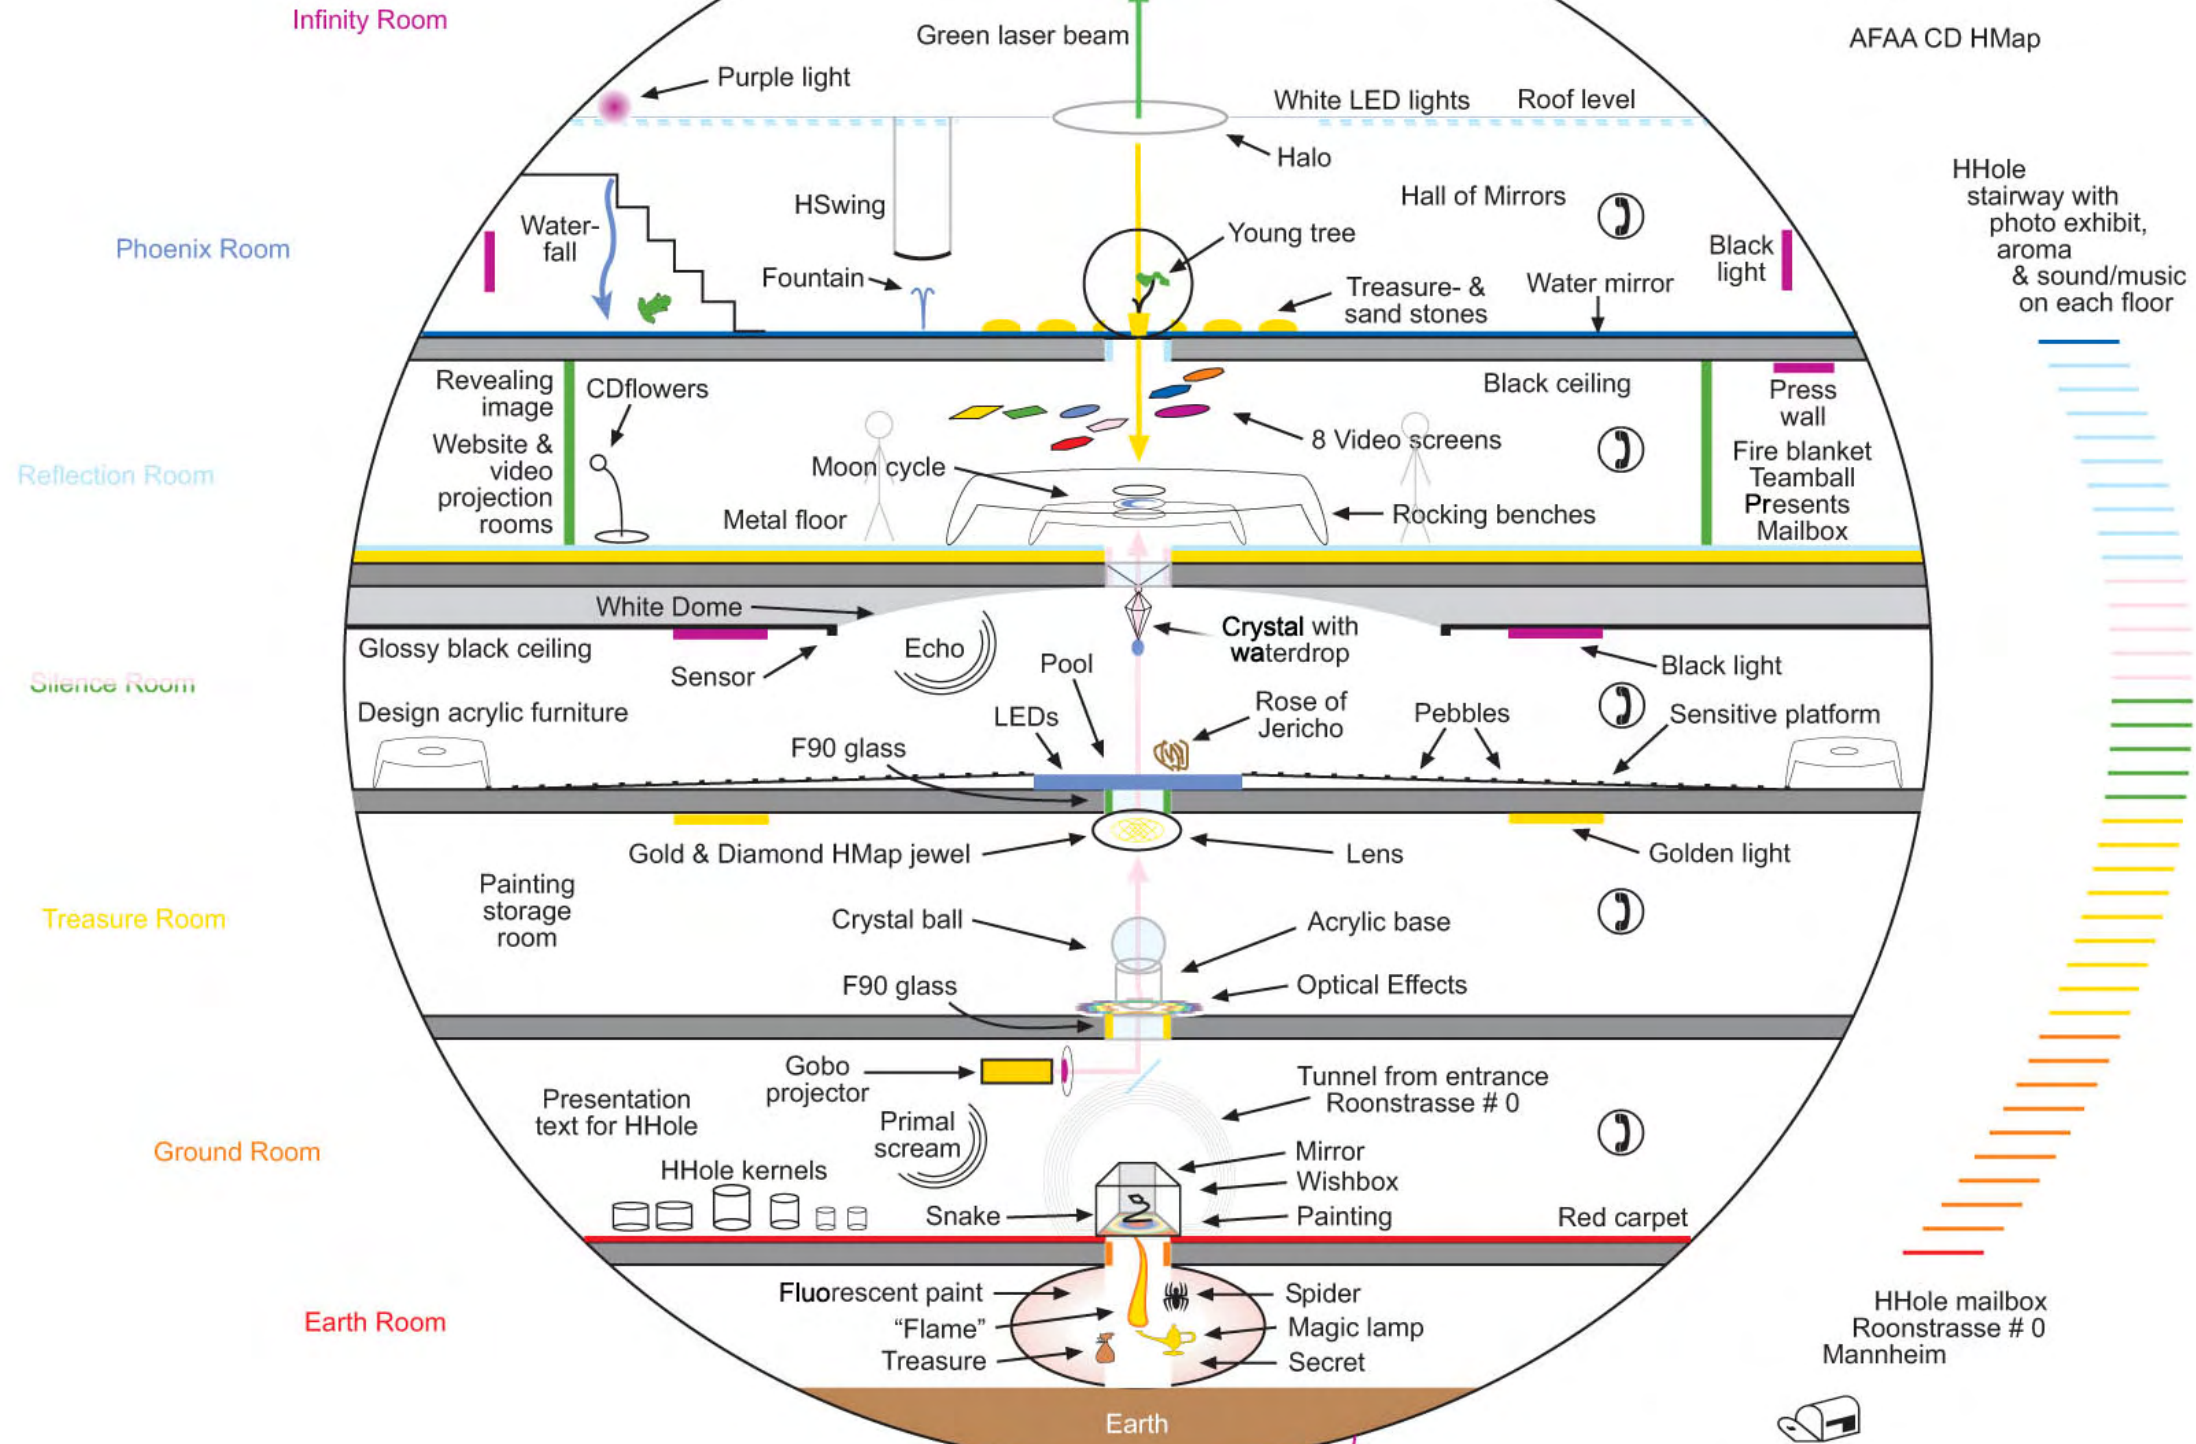

# HHole (for MannHeim)

2006 - ∞

To cosmos  
MannHeim:  
49° 28' 56.68" N - 8° 28' 30.37" E

At al H.B. Baum / NatHalie Braun Barends  
www.hhole.net / © 2006  
www.kunsthalle-mannheim.com

Related Projects:

PHaradise

AFAA CD HMap

To New Zealand:  
49° 28' 56.68" N - 171° 31' 29.63" E